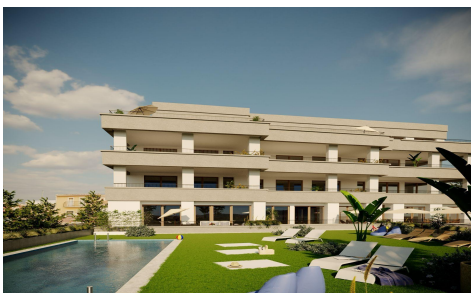

## Penthouse in Hondon de las Nieves

€305,000

3

2

126m<sup>2</sup>

N/A

Exclusive New Build Apartments with Views of the Vineyards in Hondón de las Nieves Modern Homes in a Unique Natural Setting Discover this new development of flats in Hondón de las Nieves, a charming village set in a beautiful valley surrounded by olive and almond groves. This development offers 15 exclusive 2 and 3 bedroom homes, all designed to offer maximum comfort, energy efficiency and stunning views of the Vinalopó vineyards. Located in Vinalopó Medio, this peaceful enclave is ideal for those seeking a relaxed Mediterranean lifestyle, with easy access to nature and all essential services. High Quality Features and Modern Design Each flat has...(Ask for More Details!)