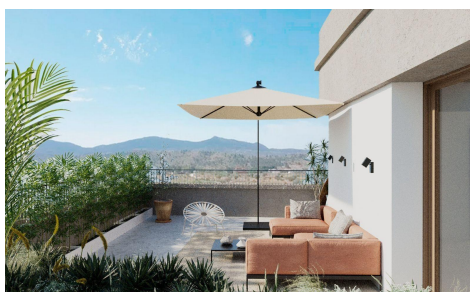

MS20395X

Penthouse in Hondon de las Nieves

€220,000

2

2

93m²

N/A

Exclusive New Build Apartments with Views of the Vineyards in Hondón de las Nieves Modern Homes in a Unique Natural Setting Discover this new development of flats in Hondón de las Nieves, a charming village set in a beautiful valley surrounded by olive and almond groves. This development offers 15 exclusive 2 and 3 bedroom homes, all designed to offer maximum comfort, energy efficiency and stunning views of the Vinalopó vineyards. Located in Vinalopó Medio, this peaceful enclave is ideal for those seeking a relaxed Mediterranean lifestyle, with easy access to nature and all essential services. High Quality Features and Modern Design Each flat has...(Ask for More Details!)