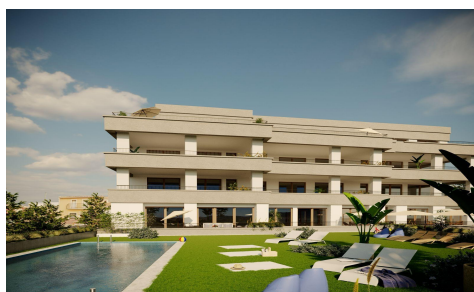

MS20395X

Penthouse in Hondon de las Nieves

€220,000

2

2

93m²

N/A

Exclusive New Build Apartments with Views of the Vineyards in Hondón de las Nieves Modern Homes in a Unique Natural Setting Discover this new development of flats in Hondón de las Nieves, a charming village set in a beautiful valley surrounded by olive and almond groves. This development offers 15 exclusive 2 and 3 bedroom homes, all designed to offer maximum comfort, energy efficiency and stunning views of the Vinalopó vineyards. Located in Vinalopó Medio, this peaceful enclave is ideal for those seeking a relaxed Mediterranean lifestyle, with easy access to nature and all essential services. High Quality Features and Modern Design Each flat has...(Ask for More Details!)