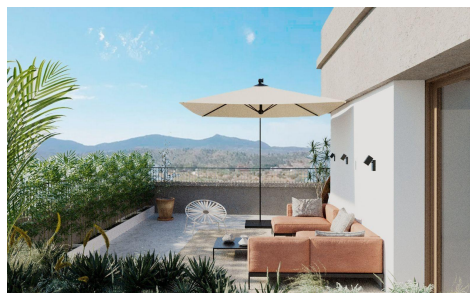

MS12380E

Apartment in Hondon de las Nieves

€305,000

3

2

127m²

N/A

Exclusive New Build Apartments with Views of the Vineyards in Hondón de las Nieves Modern Homes in a Unique Natural Setting Discover this new development of flats in Hondón de las Nieves, a charming village set in a beautiful valley surrounded by olive and almond groves. This development offers 15 exclusive 2 and 3 bedroom homes, all designed to offer maximum comfort, energy efficiency and stunning views of the Vinalopó vineyards. Located in Vinalopó Medio, this peaceful enclave is ideal for those seeking a relaxed Mediterranean lifestyle, with easy access to nature and all essential services. High Quality Features and Modern Design Each flat has...(Ask for More Details!)