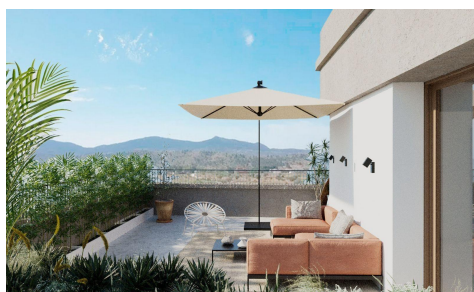

MS41604S

Apartment in Hondon de las Nieves

€240,000

2

2

90m²

N/A

Exclusive New Build Apartments with Views of the Vineyards in Hondón de las Nieves Modern Homes in a Unique Natural Setting Discover this new development of flats in Hondón de las Nieves, a charming village set in a beautiful valley surrounded by olive and almond groves. This development offers 15 exclusive 2 and 3 bedroom homes, all designed to offer maximum comfort, energy efficiency and stunning views of the Vinalopó vineyards. Located in Vinalopó Medio, this peaceful enclave is ideal for those seeking a relaxed Mediterranean lifestyle, with easy access to nature and all essential services. High Quality Features and Modern Design Each flat has...(Ask for More Details!)