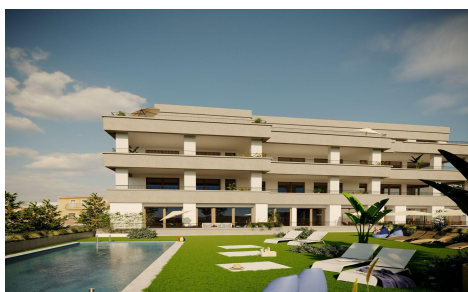

MS41604S

Apartment in Hondon de las Nieves

€240,000

2

2

90m²

N/A

Exclusive New Build Apartments with Views of the Vineyards in Hondón de las Nieves Modern Homes in a Unique Natural Setting Discover this new development of flats in Hondón de las Nieves, a charming village set in a beautiful valley surrounded by olive and almond groves. This development offers 15 exclusive 2 and 3 bedroom homes, all designed to offer maximum comfort, energy efficiency and stunning views of the Vinalopó vineyards. Located in Vinalopó Medio, this peaceful enclave is ideal for those seeking a relaxed Mediterranean lifestyle, with easy access to nature and all essential services. High Quality Features and Modern Design Each flat has...(Ask for More Details!)