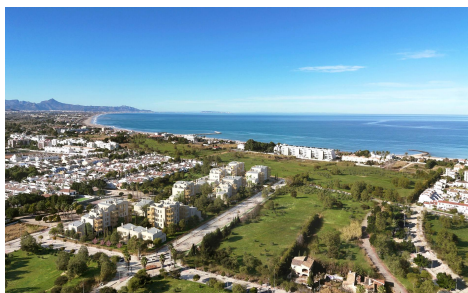

MS28441L

Apartment in El Verger

€493,000

3

3

112m²

126m²

NEW BUILD RESIDENTIAL IN EL VERGEL New Build residential complex of 1, 2 and 3 bedrooms apartments and penthouses in El Vergel designed as compact structures a response to the architects and designers constant pursuit of efficiency in the development. These decisions, spread throughout the various key points of the residential area, ensure that your home stays at the right temperature both in winter and summer. The main feature of the properties will be their large terraces. With regular proportions, they are the ideal spaces for outdoor living. The integration of the living room with these spacious terraces will unite your home as a livable volume where...(Ask for More Details!)