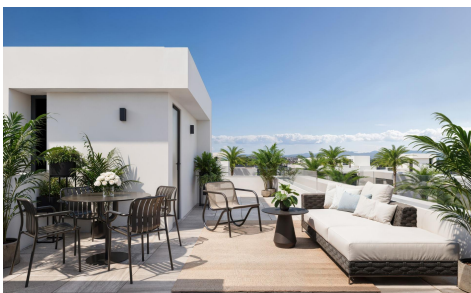

MS46211W

**Villa in Torre Pacheco**

**€695,000**

3

4

217m<sup>2</sup>

229m<sup>2</sup>

New Build Luxury Villas in Santa Rosal a Lake and Life Resort Exclusive Villas in a Premier Private Resort in Murcia Discover an exceptional lifestyle opportunity in the Santa Rosal a Lake and Life Resort, one of the most innovative and in-demand residential developments in the Region of Murcia. This new build project comprises 29 modern villas, each offering luxury, privacy and direct access to all the services and leisure options this unique resort has to offer. Spacious Layout and Customizable Basement Each villa features 3 bedrooms and 4 bathrooms, spread across two floors plus the underground and a rooftop solarium. A highlight is the expansive underground floor with...(Ask for More Details!)