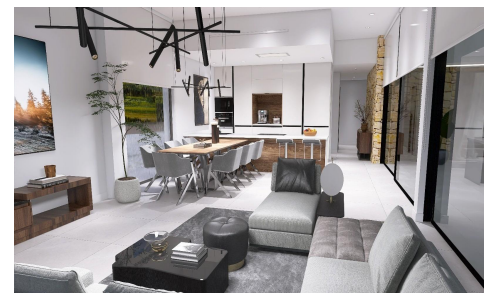

MS87288K

**Villa in Aspe**

**€508,000**

3

3

189m<sup>2</sup>

13,172m<sup>2</sup>

Newly built villas located in the municipality of Aspe. Newly built villas with several models to choose from, with 2, 3 or 4 bedrooms, on one or two floors and built with slabs or with a structure: depending on the model and the plot chosen, the exact price will be calculated. All the villas are built on rustic plots of over 10,000 m<sup>2</sup>, of which around 2,500 m<sup>2</sup> will be fenced off. The villas have an open-plan kitchen with living room, built-in wardrobes, private swimming pool, porch, storage room and outdoor parking space. There are several plots to choose from. The price...(Ask for More Details!)