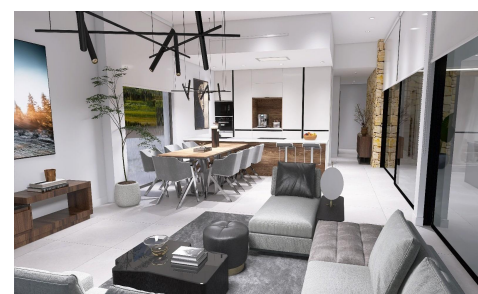

MS41476J

Villa in Aspe

€586,000

4

3

248m²

13,172m²

Newly built villas located in the municipality of Aspe. Newly built villas with several models to choose from, with 2, 3 or 4 bedrooms, on one or two floors and built with slabs or with a structure: depending on the model and the plot chosen, the exact price will be calculated. All the villas are built on rustic plots of over 10,000 m², of which around 2,500 m² will be fenced off. The villas have an open-plan kitchen with living room, built-in wardrobes, private swimming pool, porch, storage room and outdoor parking space. There are several plots to choose from. The price...(Ask for More Details!)