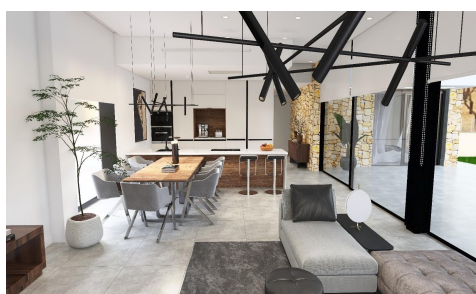

MS41476J

Villa in Aspe

€586,000

4

3

248m²

13,172m²

Newly built villas located in the municipality of Aspe. Newly built villas with several models to choose from, with 2, 3 or 4 bedrooms, on one or two floors and built with slabs or with a structure: depending on the model and the plot chosen, the exact price will be calculated. All the villas are built on rustic plots of over 10,000 m², of which around 2,500 m² will be fenced off. The villas have an open-plan kitchen with living room, built-in wardrobes, private swimming pool, porch, storage room and outdoor parking space. There are several plots to choose from. The price...(Ask for More Details!)