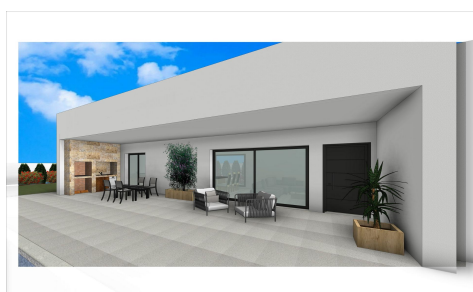

MS44523P

**Villa in Aspe**

**€460,000**

3

2

164m<sup>2</sup>

13,172m<sup>2</sup>

Newly built villas located in the municipality of Aspe. Newly built villas with several models to choose from, with 2, 3 or 4 bedrooms, on one or two floors and built with slabs or with a structure: depending on the model and the plot chosen, the exact price will be calculated. All the villas are built on rustic plots of over 10,000 m<sup>2</sup>, of which around 2,500 m<sup>2</sup> will be fenced off. The villas have an open-plan kitchen with living room, built-in wardrobes, private swimming pool, porch, storage room and outdoor parking space. There are several plots to choose from. The price...(Ask for More Details!)