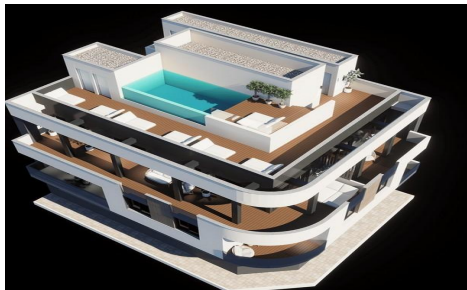

MS16190E

Penthouse in Torrevieja

€302,600

2

2

59m²

N/A

Modern New Build Apartments in Central Torrevieja – Just 600 m from the Sea Discover this exclusive boutique development of only 8 modern new build apartments, perfectly located in the heart of Torrevieja. Just 600 m from Playa de Los Locos and 650 m from the famous Playa del Cura with its lively promenade, these homes offer the ideal blend of beachside living and urban convenience. Contemporary Design and Smart Layouts Choose between stylish 1-bedroom apartments with 1 bathroom or spacious 2-bedroom units with 2 bathrooms. Each property is designed with a modern, functional layout that maximizes natural light and comfort. High-quality finishes ensure durability and elegance, making...(Ask for More Details!)