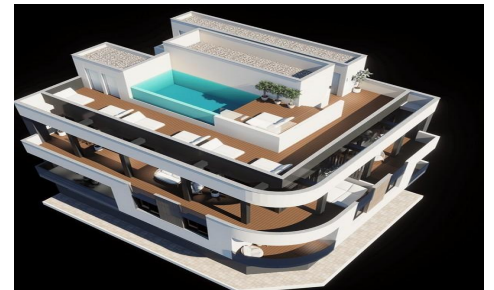

MS16190E

Penthouse in Torrevieja

€302,600

2

2

59m²

N/A

Modern New Build Apartments in Central Torrevieja – Just 600 m from the Sea Discover this exclusive boutique development of only 8 modern new build apartments, perfectly located in the heart of Torrevieja. Just 600 m from Playa de Los Locos and 650 m from the famous Playa del Cura with its lively promenade, these homes offer the ideal blend of beachside living and urban convenience. Contemporary Design and Smart Layouts Choose between stylish 1-bedroom apartments with 1 bathroom or spacious 2-bedroom units with 2 bathrooms. Each property is designed with a modern, functional layout that maximizes natural light and comfort. High-quality finishes ensure durability and elegance, making...(Ask for More Details!)