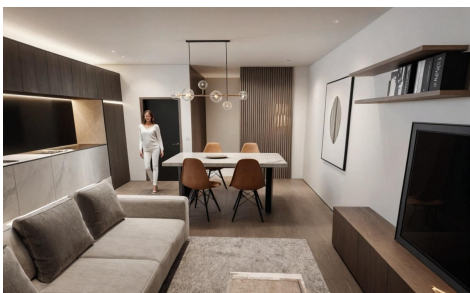

## Penthouse in Torrevieja

€230,000

0

1

25m<sup>2</sup>

N/A

N/A

Modern, newly built apartments in the centre of Torrevieja, just 200 m from the sea. Discover this exclusive boutique development of just 8 modern, newly built apartments, perfectly located in the heart of Torrevieja. Just 200 m from the sea in the heart of the city, these homes offer the ideal combination of seaside living and urban amenities. Contemporary design and smart layouts. Choose from 4 studios or 4 two-bedroom apartments with 1 bathroom. Each property is designed with a modern and functional layout that maximises natural light and comfort. High-quality finishes ensure durability and elegance, making these homes perfect for both year-round living and holiday getaways....(Ask for More Details!)