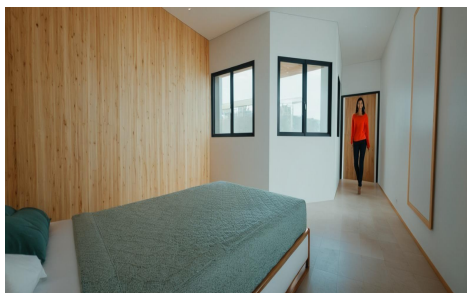

## Penthouse in Torrevieja

€310,000

2

1

58m<sup>2</sup>

N/A

N/A

Modern, newly built apartments in the centre of Torrevieja, just 200 m from the sea. Discover this exclusive boutique development of just 8 modern, newly built apartments, perfectly located in the heart of Torrevieja. Just 200 m from the sea in the heart of the city, these homes offer the ideal combination of seaside living and urban amenities. Contemporary design and smart layouts. Choose from 4 studios or 4 two-bedroom apartments with 1 bathroom. Each property is designed with a modern and functional layout that maximises natural light and comfort. High-quality finishes ensure durability and elegance, making these homes perfect for both year-round living and holiday getaways....(Ask for More Details!)