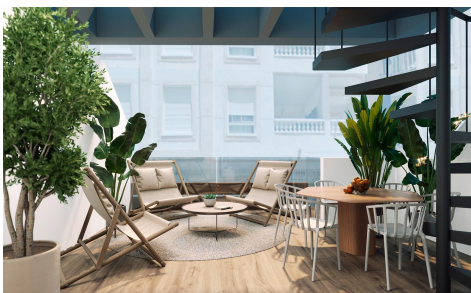

MS65670T

Penthouse in Torrevieja

€380,000

2

1

69m²

N/A

Modern Apartments Just 250m from Playa del Cura in Torrevieja Exclusive New Development in the Heart of Torrevieja This exclusive residential project of 12 modern apartments is located just 250 meters from Playa del Cura, one of the most popular beaches in Torrevieja. Designed with a perfect balance of elegance, functionality, and Mediterranean lifestyle, the building offers a variety of layouts with 1 or 2 bedrooms, including apartments with terraces and penthouses with private solariums. Its central location provides easy access to shops, restaurants, leisure areas, and all essential services, while still maintaining a sense of comfort and tranquility. Premium Amenities for a Modern Lifestyle The development...(Ask for More Details!)