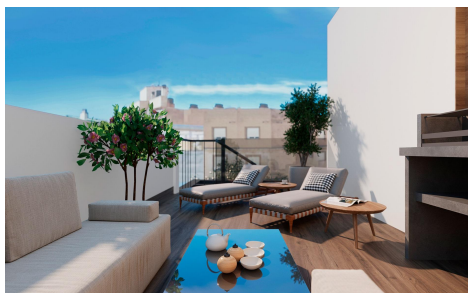

MS65670T

Penthouse in Torrevieja

€380,000

2

1

69m²

N/A

Modern Apartments Just 250m from Playa del Cura in Torrevieja Exclusive New Development in the Heart of Torrevieja This exclusive residential project of 12 modern apartments is located just 250 meters from Playa del Cura, one of the most popular beaches in Torrevieja. Designed with a perfect balance of elegance, functionality, and Mediterranean lifestyle, the building offers a variety of layouts with 1 or 2 bedrooms, including apartments with terraces and penthouses with private solariums. Its central location provides easy access to shops, restaurants, leisure areas, and all essential services, while still maintaining a sense of comfort and tranquility. Premium Amenities for a Modern Lifestyle The development...(Ask for More Details!)