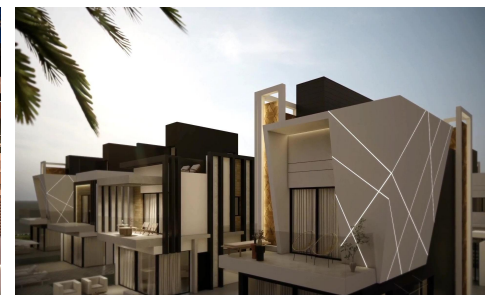

MS59185K

Villa in Puerto de Mazarron

€995,000

3

3

182m²

259m²

Luxury New Build Villas on the Frontline Beach in Puerto de Mazarrón Exclusive Seafront Living in El Alamillo Discover a unique new development of 11 luxury independent villas located in Puerto de Mazarrón, in the prestigious El Alamillo area, one of the most sought-after destinations on the Costa C lida. This gated community offers direct access to the beach and promenade, providing the perfect blend of comfort, exclusivity, and Mediterranean lifestyle. Spacious Villas with Private Pools and Sea Views Each villa is set on plots starting from 259 m2 and designed with modern architecture across four levels: basement, ground floor, first floor, and private solarium. The homes feature...(Ask for More Details!)