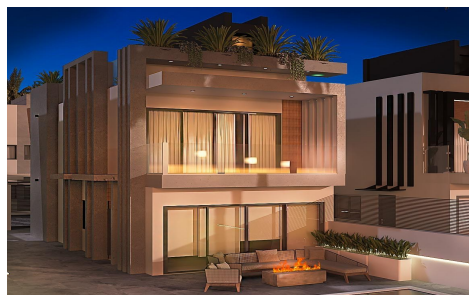

MS59185K

Villa in Puerto de Mazarron

€995,000

3

3

182m²

259m²

Luxury New Build Villas on the Frontline Beach in Puerto de Mazarrón Exclusive Seafront Living in El Alamillo Discover a unique new development of 11 luxury independent villas located in Puerto de Mazarrón, in the prestigious El Alamillo area, one of the most sought-after destinations on the Costa C lida. This gated community offers direct access to the beach and promenade, providing the perfect blend of comfort, exclusivity, and Mediterranean lifestyle. Spacious Villas with Private Pools and Sea Views Each villa is set on plots starting from 259 m2 and designed with modern architecture across four levels: basement, ground floor, first floor, and private solarium. The homes feature...(Ask for More Details!)