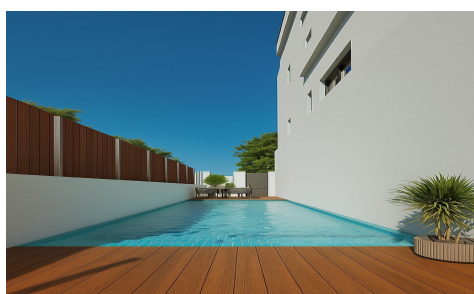

MS30100H

Penthouse in San Pedro del Pinatar

€949,900

3

3

171m²

N/A

New Build Apartments Just 100 m from the Beach in Lo Pagan, San Pedro del Pinatar Exclusive Coastal Residential in a Prime Location This new construction residential complex consists of only 10 modern apartments located in Lo Pagan San Pedro del Pinatar less than 100 meters from the beach. Set in one of the most attractive areas of the Mar Menor this development offers a perfect combination of seaside living comfort and excellent investment potential. Lo Pagan is well known for its relaxed atmosphere natural mud baths and proximity to both the Mar Menor and the Mediterranean Sea. Modern Apartments and a Unique Penthouse Option The project...(Ask for More Details!)