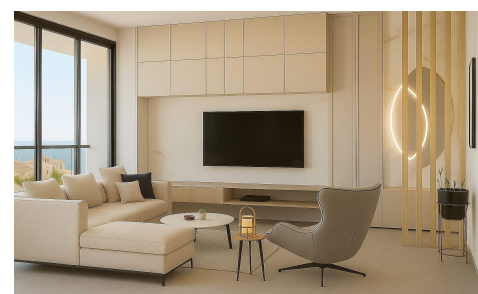

MS30100H

Penthouse in San Pedro del Pinatar

€949,900

3

3

171m²

N/A

New Build Apartments Just 100 m from the Beach in Lo Pagan, San Pedro del Pinatar Exclusive Coastal Residential in a Prime Location This new construction residential complex consists of only 10 modern apartments located in Lo Pagan San Pedro del Pinatar less than 100 meters from the beach. Set in one of the most attractive areas of the Mar Menor this development offers a perfect combination of seaside living comfort and excellent investment potential. Lo Pagan is well known for its relaxed atmosphere natural mud baths and proximity to both the Mar Menor and the Mediterranean Sea. Modern Apartments and a Unique Penthouse Option The project...(Ask for More Details!)