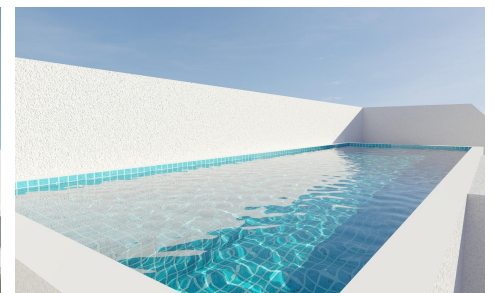

MS81402R

Penthouse in Torrevieja

€259,000

1

1

74m²

N/A

Newly built apartments in Torrevieja Just 600 metres from Playa del Cura beach Prime location in the heart of Torrevieja Discover these brand new apartments and penthouses in one of the most sought-after areas of Torrevieja, just 600 metres from Playa del Cura beach and 300 metres from the seafront promenade. Located in the city centre, this lively neighbourhood offers all essential amenities within walking distance, including supermarkets, shops, restaurants, cafés and public transport. Torrevieja is a well-known coastal town on the Costa Blanca, famous for its mild Mediterranean climate, lively atmosphere and year-round seaside lifestyle. Modern apartments with spacious layouts This exclusive new development consists of...(Ask for More Details!)