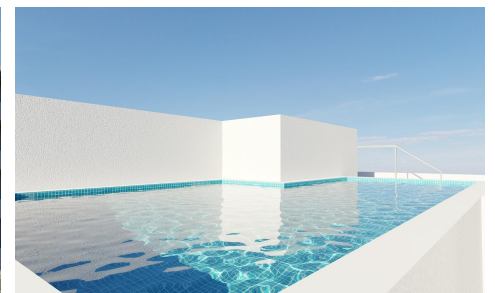

MS50634S

Penthouse in Torrevieja

€419,000

2

2

103m²

N/A

New Build Apartments in Torrevieja Just 400 m from Playa del Cura Prime Location in the Heart of Torrevieja Discover these brand new apartments and penthouses in one of the most sought after areas of Torrevieja, only 400 m from Playa del Cura and just 150 m from the seafront promenade. Located in the city centre, this vibrant neighborhood offers all essential services within walking distance, including supermarkets, shops, restaurants, cafes and public transport. Torrevieja is a well known coastal city on the Costa Blanca, famous for its mild Mediterranean climate, lively atmosphere and year round lifestyle by the sea. Modern Apartments with Spacious Layouts This exclusive...(Ask for More Details!)