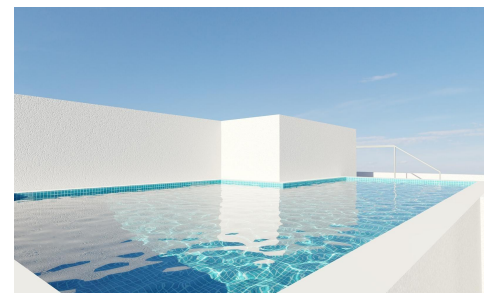

MS41627E

Apartment in Torrevieja

€339,000

3

2

92m²

N/A

New Build Apartments in Torrevieja Just 400 m from Playa del Cura Prime Location in the Heart of Torrevieja Discover these brand new apartments and penthouses in one of the most sought after areas of Torrevieja, only 400 m from Playa del Cura and just 150 m from the seafront promenade. Located in the city centre, this vibrant neighborhood offers all essential services within walking distance, including supermarkets, shops, restaurants, cafes and public transport. Torrevieja is a well known coastal city on the Costa Blanca, famous for its mild Mediterranean climate, lively atmosphere and year round lifestyle by the sea. Modern Apartments with Spacious Layouts This exclusive...(Ask for More Details!)