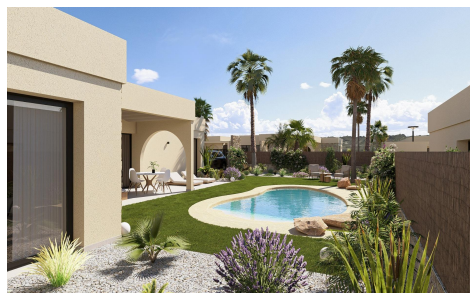

MS29200H

Villa in Banos y Mendigo

€614,000

2

2

167m²

550m²

Contemporary One Level Villas in Altaona Golf Resort Murcia Prime Golf Resort Location Near Murcia City Discover this exclusive collection of new build detached villas located in the prestigious Altaona Golf Resort in Murcia. Set within a secure and peaceful environment surrounded by nature and an 18 hole golf course, this residential community offers the perfect balance between tranquility and accessibility. Altaona Golf is just 15 km from Murcia city center, where you will find shopping centers, restaurants, schools and medical services, while the beaches of the Costa Calida are only 20 km away. Murcia Corvera Airport is conveniently located 15 km from the resort, making this an ideal...(Ask for More Details!)