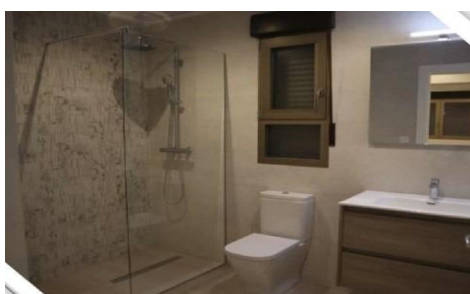

MS19566L

Villa in Aspe

€395,000

3

2

141m²

420m²

NEW BUILD MODERN VILLA IN ASPE New Build modern and innovative design villa in La Romana, Aspe. Villa with 3 bedrooms, 2 bathroom open plan kitchen with living room, terrace, private garden with the pool and parking space. The Villas are pre installed for A/C hot and cold and electric blinds to all the windows. As well you will have a choice of tiles and kitchen so the villa will be finished to your own style and colour. Near Aspe is a very special Town of La Romana within easy walking distance from our development. La Romana has a prosperous economy based...(Ask for More Details!)