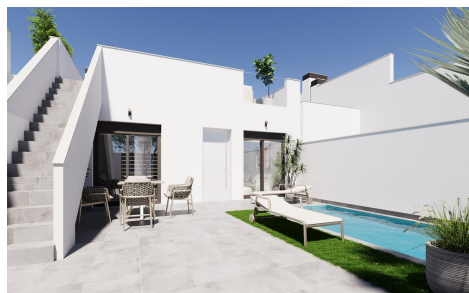

MS84292Q

Town House in Torre Pacheco

€259,900

2

2

82m²

151m²

Modern, newly built semi-detached and terraced homes with private pools at El Alba Resort-Torre Pacheco. Contemporary homes in a growing Mediterranean holiday community. This new development comprises 16 exclusive semi-detached and terraced homes, situated at El Alba Mediterranean Resort in Torre Pacheco. Designed as single-storey homes, these modern properties offer a perfect blend of comfort, functionality and Mediterranean outdoor living. El Alba Resort is an up-and-coming residential area surrounded by open countryside and golf courses, within easy reach of the town of Roldán, where you will find supermarkets, restaurants, banks and everyday amenities. The complex already features a social club with a swimming pool and restaurant,