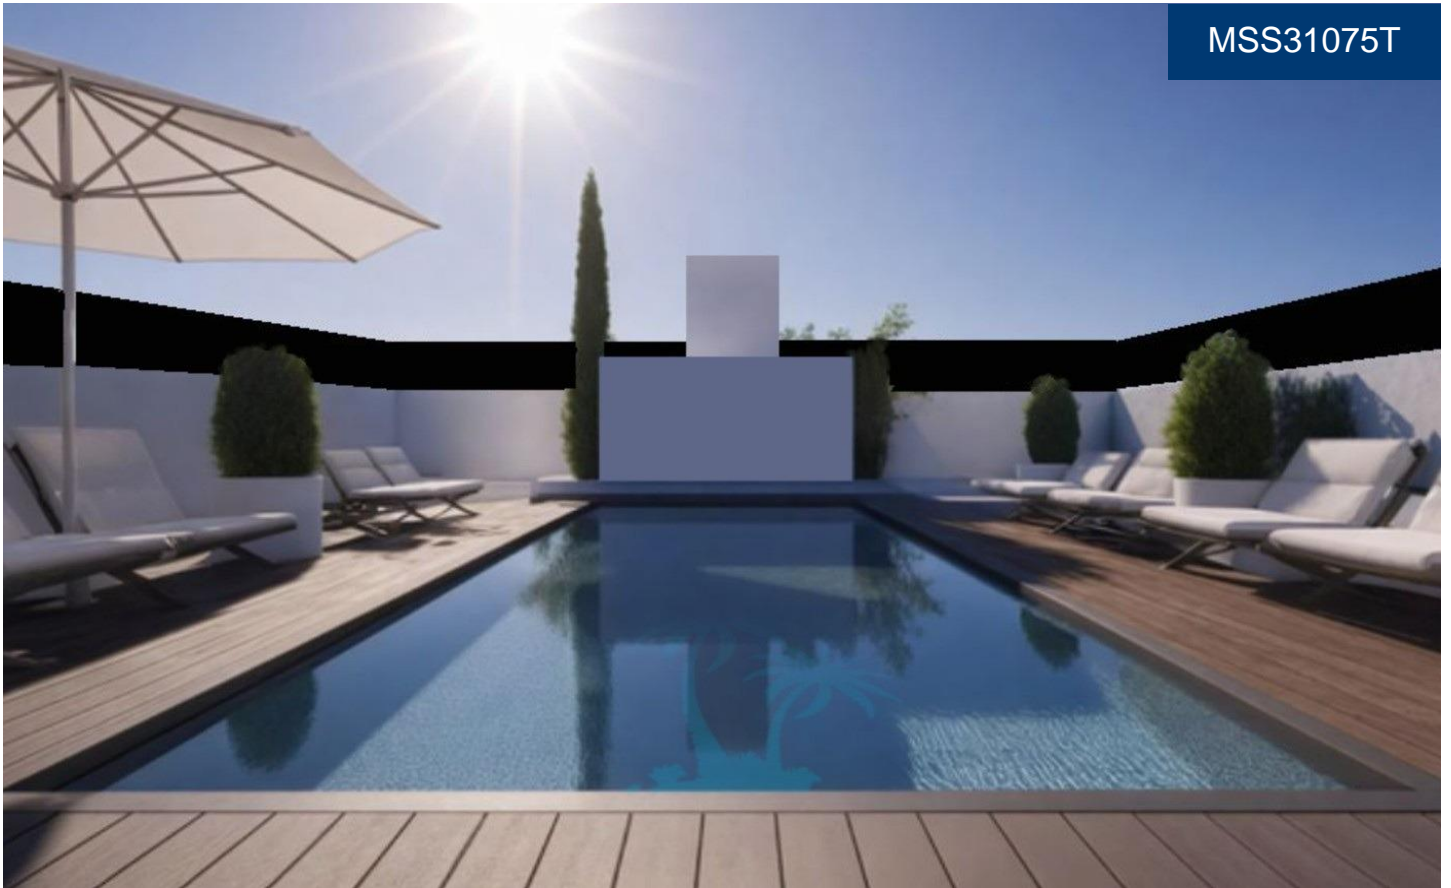

## Bungalow in San Pedro del Pinatar

€304,000

3

2

82m<sup>2</sup>

N/A

New Build Bungalows in San Pedro del Pinatar â€“ Luxury and Nature by the Sea Prime Location Near Beaches and Nature Reserve Discover an exclusive residential complex of new build bungalows located in one of the most privileged areas of San Pedro del Pinatar, Murcia. Just 1. 8 km from the beaches of the Mediterranean Sea and only 500 metres from the protected Salinas y Arenales Regional Park, this development offers a unique lifestyle surrounded by nature, tranquillity and all essential services. The complex sits in a peaceful residential neighborhood facing a large park, with easy walking access to supermarkets, shops, cafés, the town centre, and the...(Ask for More Details!)