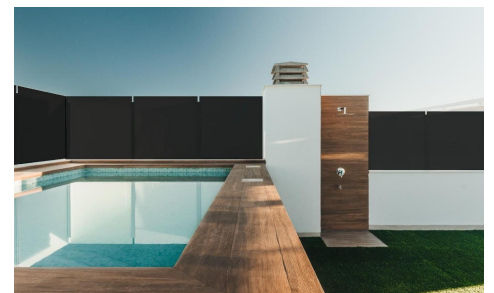

## Bungalow in San Pedro del Pinatar

€304,000

3

2

82m<sup>2</sup>

N/A

New Build Bungalows in San Pedro del Pinatar â€“ Luxury and Nature by the Sea Prime Location Near Beaches and Nature Reserve Discover an exclusive residential complex of new build bungalows located in one of the most privileged areas of San Pedro del Pinatar, Murcia. Just 1. 8 km from the beaches of the Mediterranean Sea and only 500 metres from the protected Salinas y Arenales Regional Park, this development offers a unique lifestyle surrounded by nature, tranquillity and all essential services. The complex sits in a peaceful residential neighborhood facing a large park, with easy walking access to supermarkets, shops, cafés, the town centre, and the...(Ask for More Details!)