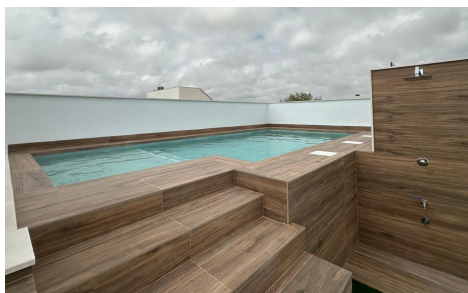

## Bungalow in San Pedro del Pinatar

€304,000

3

2

82m<sup>2</sup>

N/A

New Build Bungalows in San Pedro del Pinatar â€“ Luxury and Nature by the Sea Prime Location Near Beaches and Nature Reserve Discover an exclusive residential complex of new build bungalows located in one of the most privileged areas of San Pedro del Pinatar, Murcia. Just 1. 8 km from the beaches of the Mediterranean Sea and only 500 metres from the protected Salinas y Arenales Regional Park, this development offers a unique lifestyle surrounded by nature, tranquillity and all essential services. The complex sits in a peaceful residential neighborhood facing a large park, with easy walking access to supermarkets, shops, cafés, the town centre, and the...(Ask for More Details!)