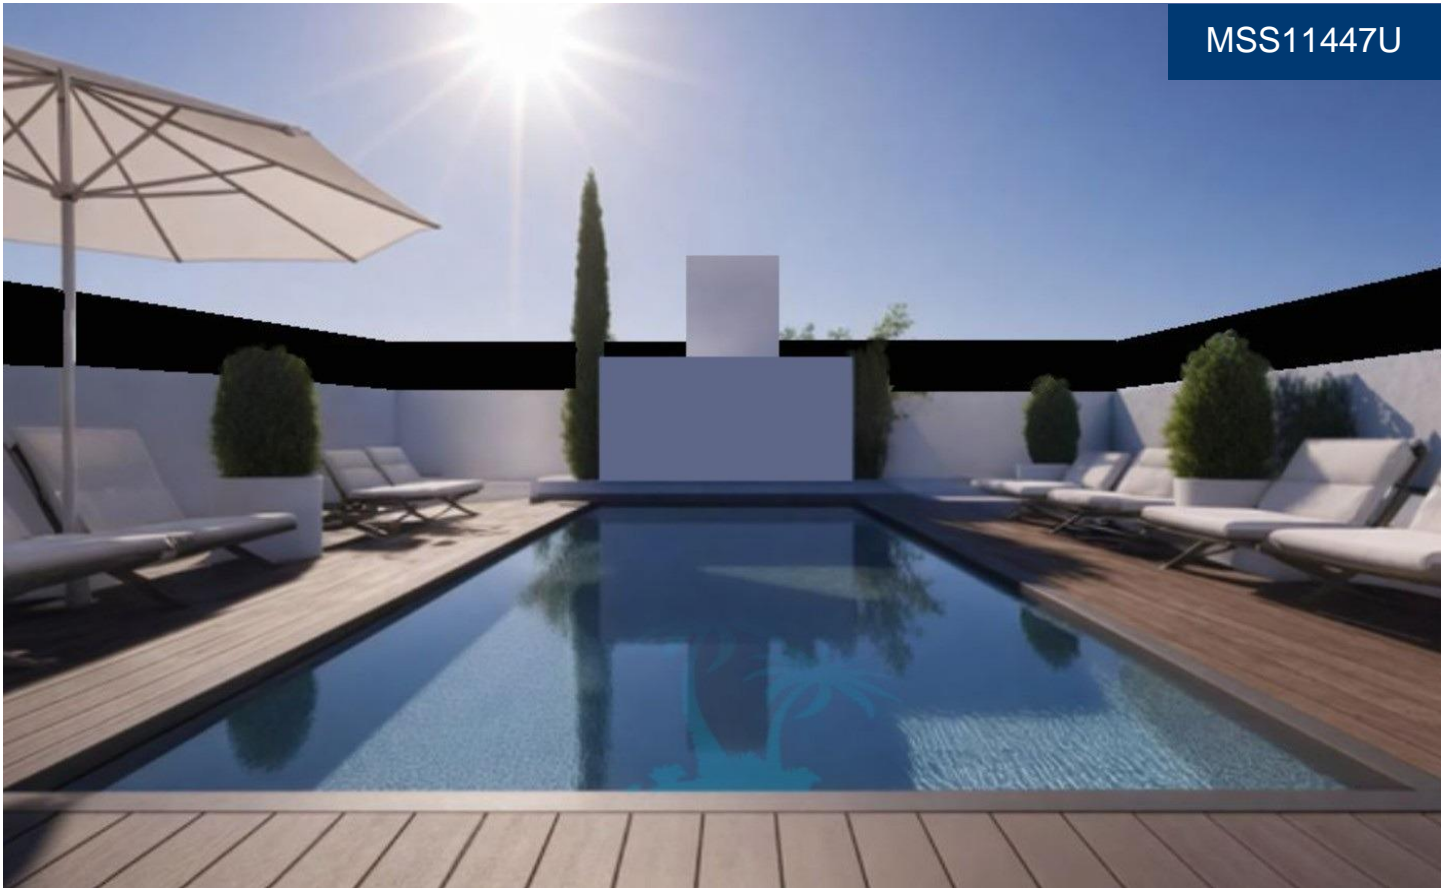

## Bungalow in San Pedro del Pinatar

€288,000

2

2

70m<sup>2</sup>

N/A

New Build Bungalows in San Pedro del Pinatar â€“ Luxury and Nature by the Sea Prime Location Near Beaches and Nature Reserve Discover an exclusive residential complex of new build bungalows located in one of the most privileged areas of San Pedro del Pinatar, Murcia. Just 1. 8 km from the beaches of the Mediterranean Sea and only 500 metres from the protected Salinas y Arenales Regional Park, this development offers a unique lifestyle surrounded by nature, tranquillity and all essential services. The complex sits in a peaceful residential neighborhood facing a large park, with easy walking access to supermarkets, shops, cafés, the town centre, and the...(Ask for More Details!)