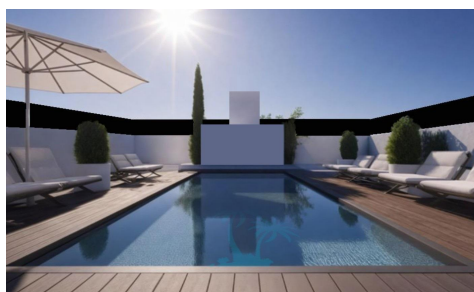

MSS47506G

Bungalow in San Pedro del Pinatar

€298,000

3

2

83m²

21m²

New Build Bungalows in San Pedro del Pinatar â€“ Luxury and Nature by the Sea Prime Location Near Beaches and Nature Reserve Discover an exclusive residential complex of new build bungalows located in one of the most privileged areas of San Pedro del Pinatar, Murcia. Just 1. 8 km from the beaches of the Mediterranean Sea and only 500 metres from the protected Salinas y Arenales Regional Park, this development offers a unique lifestyle surrounded by nature, tranquillity and all essential services. The complex sits in a peaceful residential neighborhood facing a large park, with easy walking access to supermarkets, shops, cafés, the town centre, and the...(Ask for More Details!)