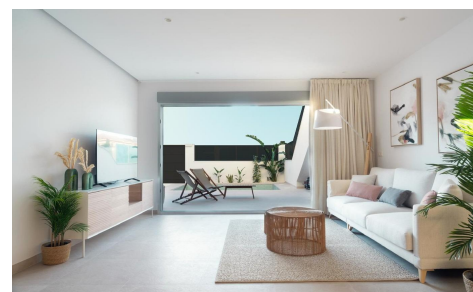

MSS47506G

Bungalow in San Pedro del Pinatar

€298,000

3

2

83m²

21m²

New Build Bungalows in San Pedro del Pinatar â€“ Luxury and Nature by the Sea Prime Location Near Beaches and Nature Reserve Discover an exclusive residential complex of new build bungalows located in one of the most privileged areas of San Pedro del Pinatar, Murcia. Just 1. 8 km from the beaches of the Mediterranean Sea and only 500 metres from the protected Salinas y Arenales Regional Park, this development offers a unique lifestyle surrounded by nature, tranquillity and all essential services. The complex sits in a peaceful residential neighborhood facing a large park, with easy walking access to supermarkets, shops, cafés, the town centre, and the...(Ask for More Details!)