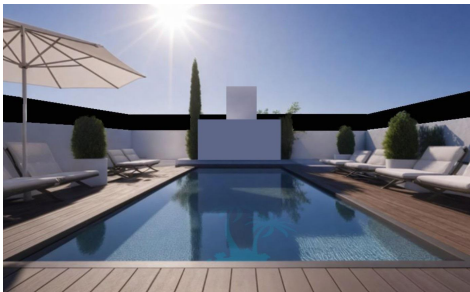

Bungalow in San Pedro del Pinatar

€276,000

2

2

69m²

16m²

New Build Bungalows in San Pedro del Pinatar â€“ Luxury and Nature by the Sea Prime Location Near Beaches and Nature Reserve Discover an exclusive residential complex of new build bungalows located in one of the most privileged areas of San Pedro del Pinatar, Murcia. Just 1. 8 km from the beaches of the Mediterranean Sea and only 500 metres from the protected Salinas y Arenales Regional Park, this development offers a unique lifestyle surrounded by nature, tranquillity and all essential services. The complex sits in a peaceful residential neighborhood facing a large park, with easy walking access to supermarkets, shops, cafés, the town centre, and the...(Ask for More Details!)