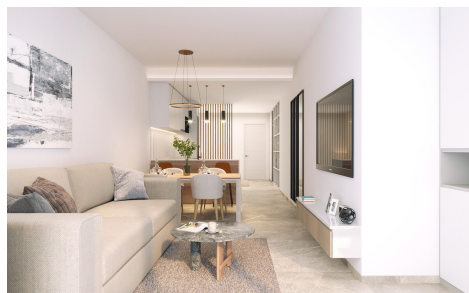

MS33747Y

Apartment in Torrevieja

€225,000

1

1

52m²

N/A

Modern Apartments Just 250m from Playa del Cura in Torrevieja Exclusive New Development in the Heart of Torrevieja This exclusive residential project of 12 modern apartments is located just 250 meters from Playa del Cura, one of the most popular beaches in Torrevieja. Designed with a perfect balance of elegance, functionality, and Mediterranean lifestyle, the building offers a variety of layouts with 1 or 2 bedrooms, including apartments with terraces and penthouses with private solariums. Its central location provides easy access to shops, restaurants, leisure areas, and all essential services, while still maintaining a sense of comfort and tranquility. Premium Amenities for a Modern Lifestyle The development...(Ask for More Details!)