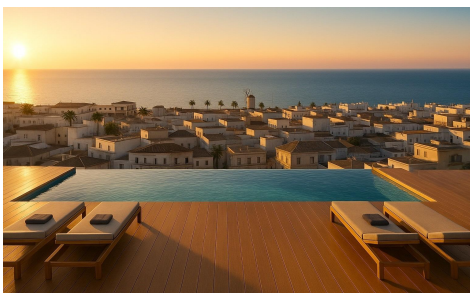

MS95185A

Apartment in San Pedro del Pinatar

€158,900

0

1

44m²

N/A

New Build Tourist Apartments Near the Beach in Lo Pagan, San Pedro del Pinatar Exclusive Coastal Residential with Tourist License This new build residential complex consists of 17 modern tourist licensed apartments located in Lo Pagan, San Pedro del Pinatar, just 700 meters from the beach. Situated in one of the most attractive areas of the Mar Menor, this development offers an excellent opportunity to enjoy the Mediterranean lifestyle while benefiting from strong rental investment potential. Lo Pagan is a well established coastal area known for its relaxed atmosphere, natural mud baths and proximity to both the Mar Menor and the Mediterranean Sea. Modern Studios and One...(Ask for More Details!)