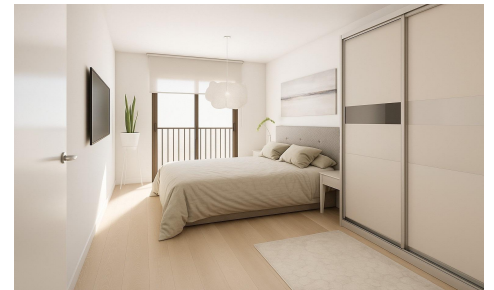

2

2

73m²

N/A

N/A

New Build Apartments in Puerto de Mazarrón Just 200 Metres from the Beach Exclusive Residential Development in the Heart of Puerto de Mazarrón Discover this exclusive new build development ideally located in the centre of Puerto de Mazarrón, one of the most sought after coastal destinations on the Costa C jlida. Situated just 200 metres from the beach, marina and seafront promenade, these modern apartments offer an exceptional opportunity to enjoy Mediterranean living with all amenities within walking distance. With a desirable south facing orientation and open views over a pleasant square, this boutique development combines natural light, comfort and convenience in a privileged seaside setting. ...(Ask for More Details!)