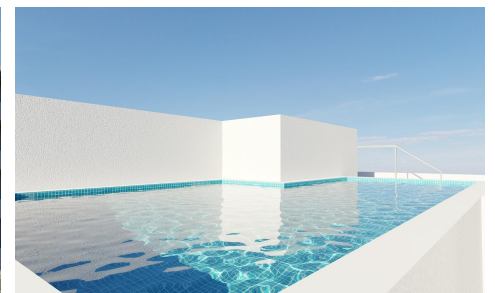

MS40605N

Penthouse in Torrevieja

€419,000

2

2

103m²

N/A

New Build Apartments in Torrevieja Just 400 m from Playa del Cura Prime Location in the Heart of Torrevieja Discover these brand new apartments and penthouses in one of the most sought after areas of Torrevieja, only 400 m from Playa del Cura and just 150 m from the seafront promenade. Located in the city centre, this vibrant neighborhood offers all essential services within walking distance, including supermarkets, shops, restaurants, cafes and public transport. Torrevieja is a well known coastal city on the Costa Blanca, famous for its mild Mediterranean climate, lively atmosphere and year round lifestyle by the sea. Modern Apartments with Spacious Layouts This exclusive...(Ask for More Details!)