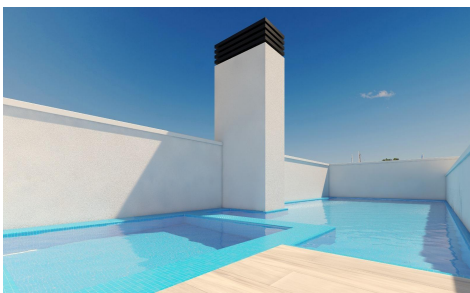

MSS54398W

Apartment in Torrevieja

€279,000

3

2

96m²

N/A

New Build Apartments in Torrevieja, Just 150m from Playa del Cura Prime Location in Torrevieja, Close to Beaches and Amenities Experience coastal living at its best with these brand-new apartments and penthouses in Torrevieja, located a mere 150 meters from Playa del Cura. These exclusive residences are nestled in a vibrant neighborhood with all essential amenities within reach, including shops, restaurants, and cafes. Perfectly positioned on Spain's Costa Blanca, Torrevieja offers residents a Mediterranean climate and relaxed lifestyle with easy access to both Alicante Airport (45 km) and Murcia Airport (65 km). Modern Design with Spacious Layouts and Quality Finishes This new residential complex consists...(Ask for More Details!)