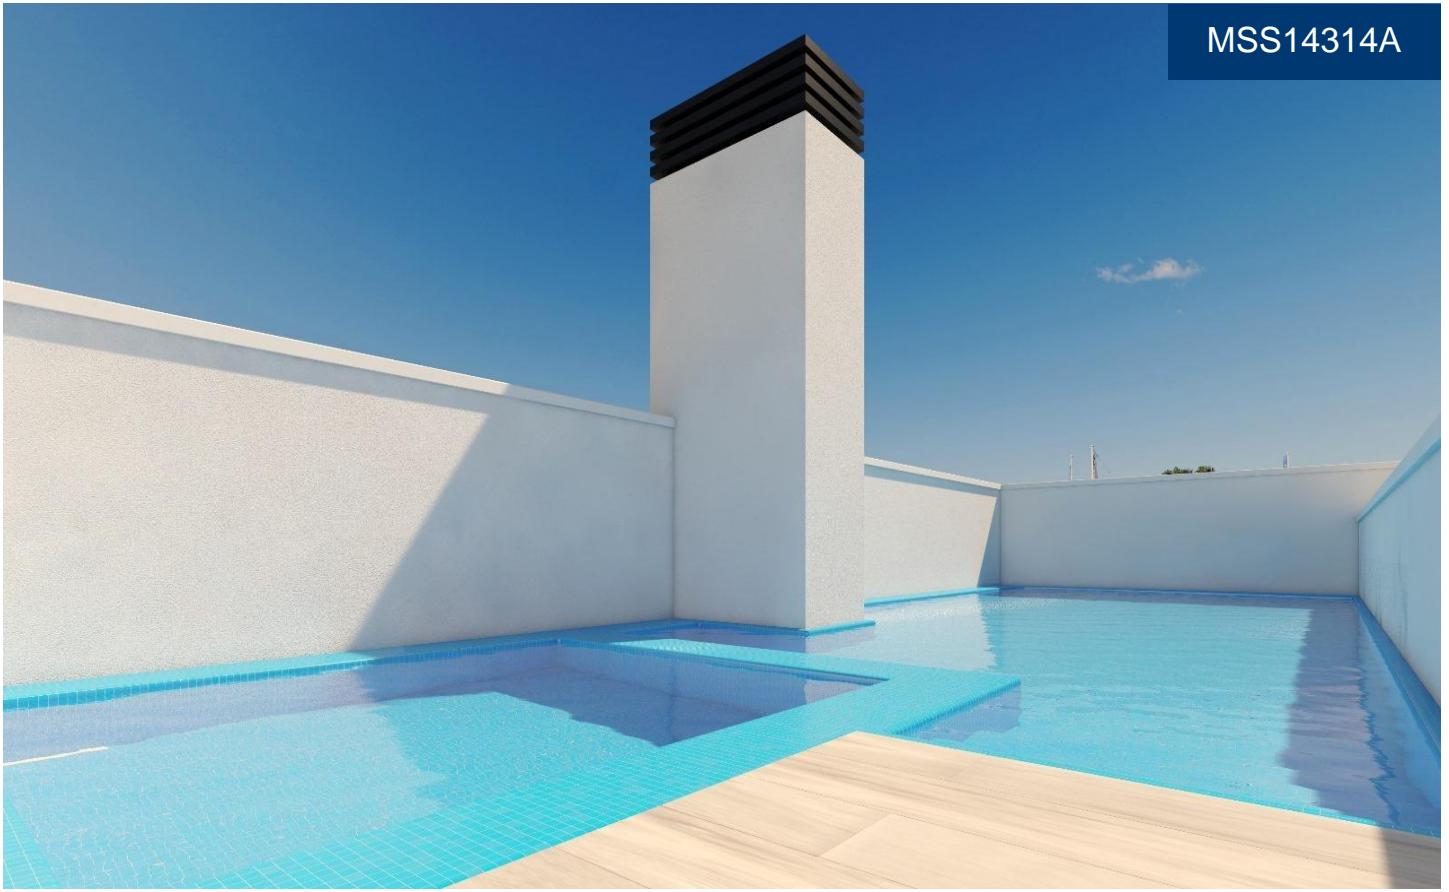

MSS14314A

Apartment in Torrevieja

€309,000

3

2

98m²

N/A

New Build Apartments in Torrevieja, Just 150m from Playa del Cura Prime Location in Torrevieja, Close to Beaches and Amenities Experience coastal living at its best with these brand-new apartments and penthouses in Torrevieja, located a mere 150 meters from Playa del Cura. These exclusive residences are nestled in a vibrant neighborhood with all essential amenities within reach, including shops, restaurants, and cafes. Perfectly positioned on Spain's Costa Blanca, Torrevieja offers residents a Mediterranean climate and relaxed lifestyle with easy access to both Alicante Airport (45 km) and Murcia Airport (65 km). Modern Design with Spacious Layouts and Quality Finishes This new residential complex consists...(Ask for More Details!)