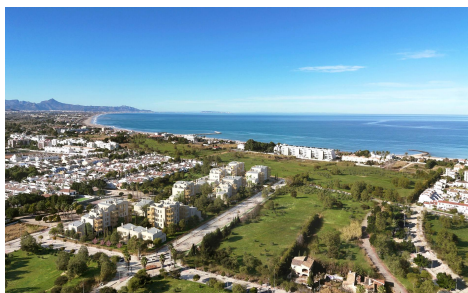

MSS39368E

Apartment in El Verger

€493,000

3

3

112m²

126m²

NEW BUILD RESIDENTIAL IN EL VERGEL New Build residential complex of 1, 2 and 3 bedrooms apartments and penthouses in El Vergel designed as compact structures a response to the architects and designers constant pursuit of efficiency in the development. These decisions, spread throughout the various key points of the residential area, ensure that your home stays at the right temperature both in winter and summer. The main feature of the properties will be their large terraces. With regular proportions, they are the ideal spaces for outdoor living. The integration of the living room with these spacious terraces will unite your home as a livable volume where...(Ask for More Details!)