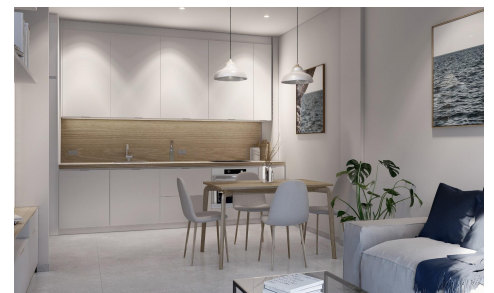

## Penthouse in Torre Pacheco

€233,000

3

2

107m<sup>2</sup>

N/A

**NEW BUILD PENTHOUSES IN TORRE-PACHECO** New Build residential complex of apartments in Torre Pacheco (Murcia) in the heart of Costa C jilida. The second phase has 25 apartments and penthouses with 2 and 3 bedrooms. Modern apartments with open plan kitchen with spacious and bright living-dining room with access to a large terrace. Modern penthouses has private solarium. An options underground parking space and storage room at an extra cost. Modern complex with communal swimming pool and garden areas. All the comforts are at your fingertips. There are supermarkets, pharmacies, banks, schools, bars, restaurants, the beach and the airport are...(Ask for More Details!)