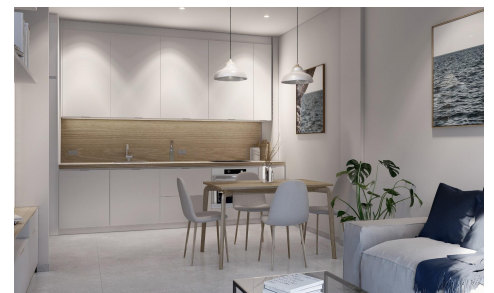

MSS23380F

Apartment in Torre Pacheco

€206,000

3

2

112m²

N/A

NEW BUILD APARTMENTS IN TORRE-PACHECO New Build residential complex of apartments in Torre Pacheco (Murcia) in the heart of Costa C jilida. The second phase has 25 apartments and penthouses with 2 and 3 bedrooms. Modern apartments with open plan kitchen with spacious and bright living-dining room with access to a large terrace. Modern penthouses has private solarium. An options underground parking space and storage room at an extra cost. Modern complex with communal swimming pool and garden areas. All the comforts are at your fingertips. There are supermarkets, pharmacies, banks, schools, bars, restaurants, the beach and the airport are...(Ask for More Details!)