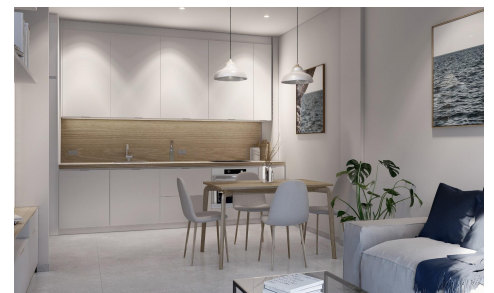

MSS63344W

Penthouse in Torre Pacheco

€229,000

2

2

80m²

N/A

NEW BUILD PENTHOUSES IN TORRE-PACHECO New Build residential complex of apartments in Torre Pacheco (Murcia) in the heart of Costa C jilida. The second phase has 25 apartments and penthouses with 2 and 3 bedrooms. Modern apartments with open plan kitchen with spacious and bright living-dining room with access to a large terrace. Modern penthouses has private solarium. An options underground parking space and storage room at an extra cost. Modern complex with communal swimming pool and garden areas. All the comforts are at your fingertips. There are supermarkets, pharmacies, banks, schools, bars, restaurants, the beach and the airport are...(Ask for More Details!)