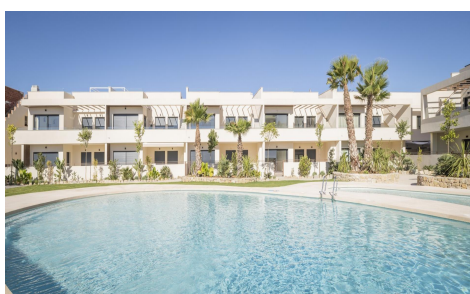

MSS28291M

Bungalow in Torrevieja

€370,000

2

2

100m²

42m²

DESIGN BUNGALOW BY THE SEA Residential in a newly developed area just 250m from the sea. Excellent location very close to the urban center of Torrevieja and surrounded by services, shops and restaurants. The Torrevieja General Hospital and the marina are also nearby. Excellent residential with a beautiful garden, swimming pool and fitness area. Enjoy this complete, modern, and charming bungalow with a minimalist design.