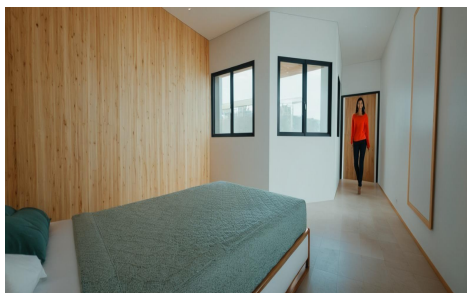

MSS23382F

Apartment in Torrevieja

€265,000

Planta Primera y segunda.
Estudio B y Vivienda A

2

1

64m²

N/A

N/A

Modern, newly built apartments in the centre of Torrevieja, just 200 m from the sea. Discover this exclusive boutique development of just 8 modern, newly built apartments, perfectly located in the heart of Torrevieja. Just 200 m from the sea in the heart of the city, these homes offer the ideal combination of seaside living and urban amenities. Contemporary design and smart layouts. Choose from 4 studios or 4 two-bedroom apartments with 1 bathroom. Each property is designed with a modern and functional layout that maximises natural light and comfort. High-quality finishes ensure durability and elegance, making these homes perfect for both year-round living and holiday getaways....(Ask for More Details!)