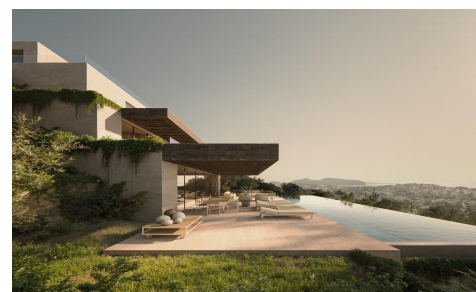

MSS16892J

Villa in Benissa

€4,250,000

4

6

654m²

1,017m²

NEW BUILD VILLA IN BENISSA New Build villa designed to dialogue with its surroundings and integrate into it. Its structure, based on concrete platforms and wooden pergolas, slides along the natural slope of the land, creating the interior living spaces. Access to the house is through a cassette that offers panoramic views of the surrounding area. Descending to the first level, we find the master bedroom with its own dressing room, bathroom and terrace. A platform for an en suite bedroom with all the privacy and intimacy possible. Going further down, we find another platform with the rest of the rooms of the...(Ask for More Details!)