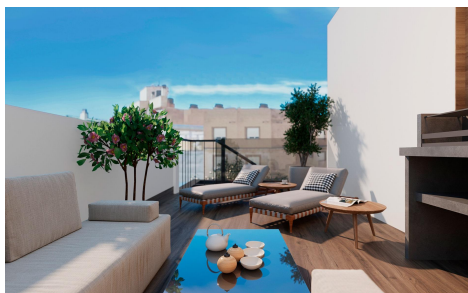

MSS16684W

Penthouse in Torrevieja

€380,000

2

1

69m²

N/A

Modern Apartments Just 250m from Playa del Cura in Torrevieja Exclusive New Development in the Heart of Torrevieja This exclusive residential project of 12 modern apartments is located just 250 meters from Playa del Cura, one of the most popular beaches in Torrevieja. Designed with a perfect balance of elegance, functionality, and Mediterranean lifestyle, the building offers a variety of layouts with 1 or 2 bedrooms, including apartments with terraces and penthouses with private solariums. Its central location provides easy access to shops, restaurants, leisure areas, and all essential services, while still maintaining a sense of comfort and tranquility. Premium Amenities for a Modern Lifestyle The development...(Ask for More Details!)