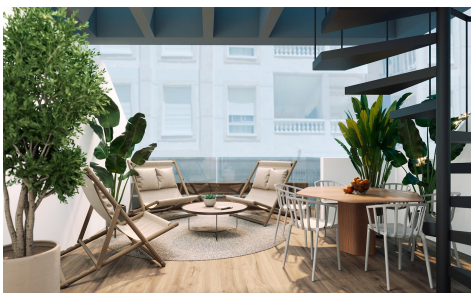

MSS16684W

Penthouse in Torrevieja

€380,000

2

1

69m²

N/A

Modern Apartments Just 250m from Playa del Cura in Torrevieja Exclusive New Development in the Heart of Torrevieja This exclusive residential project of 12 modern apartments is located just 250 meters from Playa del Cura, one of the most popular beaches in Torrevieja. Designed with a perfect balance of elegance, functionality, and Mediterranean lifestyle, the building offers a variety of layouts with 1 or 2 bedrooms, including apartments with terraces and penthouses with private solariums. Its central location provides easy access to shops, restaurants, leisure areas, and all essential services, while still maintaining a sense of comfort and tranquility. Premium Amenities for a Modern Lifestyle The development...(Ask for More Details!)