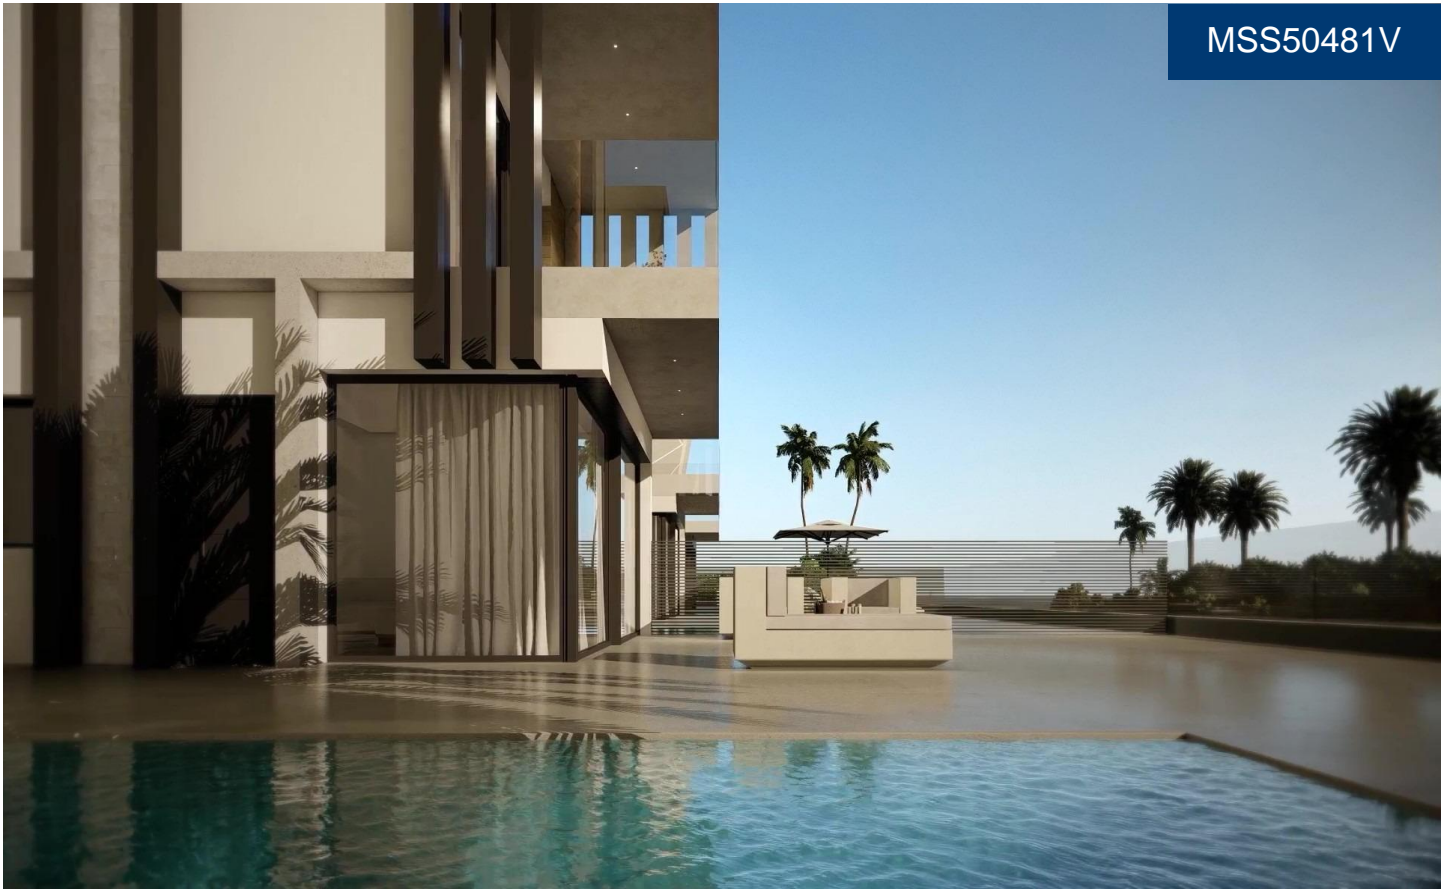

MSS50481V

Villa in Puerto de Mazarron

€995,000

3

3

182m²

259m²

Luxury New Build Villas on the Frontline Beach in Puerto de Mazarrón Exclusive Seafront Living in El Alamillo Discover a unique new development of 11 luxury independent villas located in Puerto de Mazarrón, in the prestigious El Alamillo area, one of the most sought-after destinations on the Costa C lida. This gated community offers direct access to the beach and promenade, providing the perfect blend of comfort, exclusivity, and Mediterranean lifestyle. Spacious Villas with Private Pools and Sea Views Each villa is set on plots starting from 259 m2 and designed with modern architecture across four levels: basement, ground floor, first floor, and private solarium. The homes feature...(Ask for More Details!)