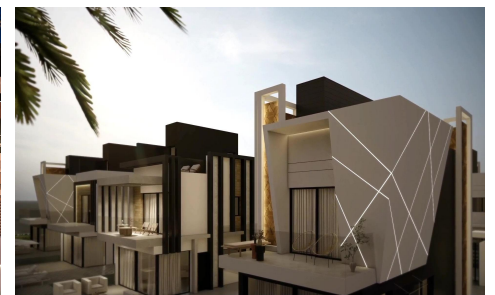

MSS50481V

Villa in Puerto de Mazarron

€995,000

3

3

182m²

259m²

Luxury New Build Villas on the Frontline Beach in Puerto de Mazarrón Exclusive Seafront Living in El Alamillo Discover a unique new development of 11 luxury independent villas located in Puerto de Mazarrón, in the prestigious El Alamillo area, one of the most sought-after destinations on the Costa C lida. This gated community offers direct access to the beach and promenade, providing the perfect blend of comfort, exclusivity, and Mediterranean lifestyle. Spacious Villas with Private Pools and Sea Views Each villa is set on plots starting from 259 m2 and designed with modern architecture across four levels: basement, ground floor, first floor, and private solarium. The homes feature...(Ask for More Details!)