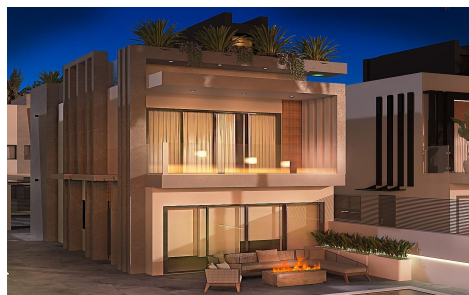

MSS50481V

Villa in Puerto de Mazarron

€995,000

3

3

182m²

259m²

Luxury New Build Villas on the Frontline Beach in Puerto de Mazarrón Exclusive Seafront Living in El Alamillo Discover a unique new development of 11 luxury independent villas located in Puerto de Mazarrón, in the prestigious El Alamillo area, one of the most sought-after destinations on the Costa C lida. This gated community offers direct access to the beach and promenade, providing the perfect blend of comfort, exclusivity, and Mediterranean lifestyle. Spacious Villas with Private Pools and Sea Views Each villa is set on plots starting from 259 m2 and designed with modern architecture across four levels: basement, ground floor, first floor, and private solarium. The homes feature...(Ask for More Details!)