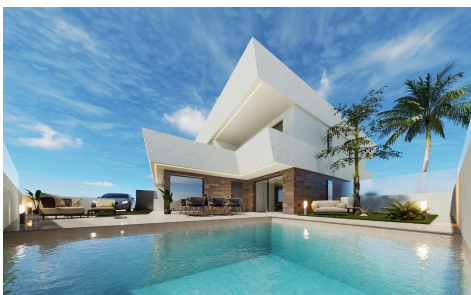

MSS71422E

Villa in San Pedro del Pinatar

€519,950

3

3

125m²

250m²

New Build Villas in San Pedro del Pinatar with Private Pool Modern Design and Prime Location This exclusive development of new build villas in San Pedro del Pinatar offers the perfect combination of contemporary style, comfort, and an unbeatable location on the Costa C jrida. Designed on two levels and built on plots starting from 250 m2, each villa features a modern layout with a bright open-plan living room and kitchen that seamlessly connects to the private pool area. Parking is included within the plot for maximum convenience. Located in a central residential area, the villas are just a 5-minute walk from the town center, 900 meters from...(Ask for More Details!)