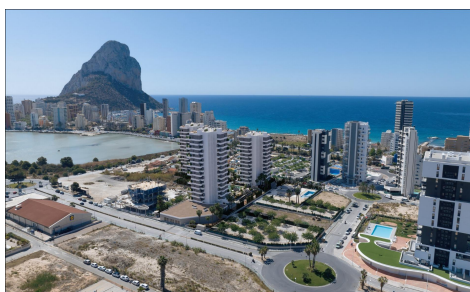

MSS15790L

Apartment in Calpe

€440,000

3

2

126m²

N/A

Modern New Build Homes in Calpe Just 450 m from Playa del Cantal Roig A Contemporary Residential Complex Near the Sea This exclusive residential complex features 120 new build apartments with 2 and 3 bedrooms, distributed across three modern towers. Located only 450 m from Playa del Cantal Roig and within the peaceful area of El Saladar, the development offers the perfect blend of coastal living and urban convenience. The center of Calpe is just minutes away, while the stunning Salinas de Calpe and the iconic Natural Park of Peñón de Ifach create a unique natural backdrop. Sea views are available from the third floor upwards. Premium...(Ask for More Details!)