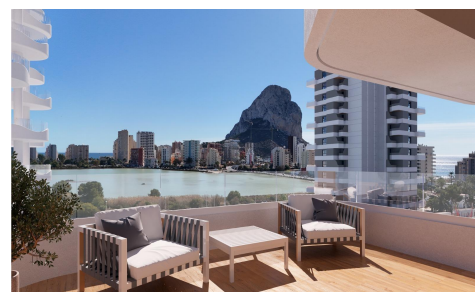

MSS15790L

Apartment in Calpe

€440,000

3

2

126m²

N/A

Modern New Build Homes in Calpe Just 450 m from Playa del Cantal Roig A Contemporary Residential Complex Near the Sea This exclusive residential complex features 120 new build apartments with 2 and 3 bedrooms, distributed across three modern towers. Located only 450 m from Playa del Cantal Roig and within the peaceful area of El Saladar, the development offers the perfect blend of coastal living and urban convenience. The center of Calpe is just minutes away, while the stunning Salinas de Calpe and the iconic Natural Park of Peñón de Ifach create a unique natural backdrop. Sea views are available from the third floor upwards. Premium...(Ask for More Details!)