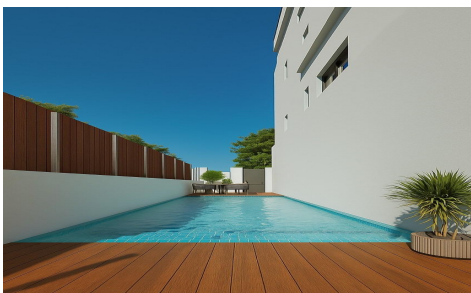

MSS11520D

**Penthouse in San Pedro del Pinatar**

**€949,900**

3

3

171m<sup>2</sup>

N/A

New Build Apartments Just 100 m from the Beach in Lo Pagan, San Pedro del Pinatar Exclusive Coastal Residential in a Prime Location This new construction residential complex consists of only 10 modern apartments located in Lo Pagan San Pedro del Pinatar less than 100 meters from the beach. Set in one of the most attractive areas of the Mar Menor this development offers a perfect combination of seaside living comfort and excellent investment potential. Lo Pagan is well known for its relaxed atmosphere natural mud baths and proximity to both the Mar Menor and the Mediterranean Sea. Modern Apartments and a Unique Penthouse Option The project...(Ask for More Details!)