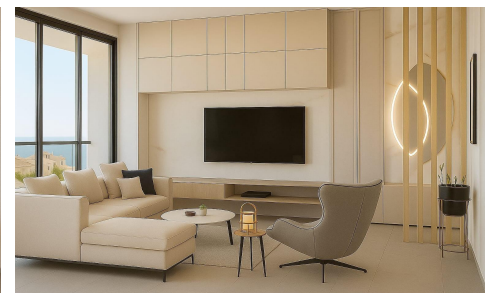

MSS11520D

**Penthouse in San Pedro del Pinatar**

**€949,900**

3

3

171m<sup>2</sup>

N/A

New Build Apartments Just 100 m from the Beach in Lo Pagan, San Pedro del Pinatar Exclusive Coastal Residential in a Prime Location This new construction residential complex consists of only 10 modern apartments located in Lo Pagan San Pedro del Pinatar less than 100 meters from the beach. Set in one of the most attractive areas of the Mar Menor this development offers a perfect combination of seaside living comfort and excellent investment potential. Lo Pagan is well known for its relaxed atmosphere natural mud baths and proximity to both the Mar Menor and the Mediterranean Sea. Modern Apartments and a Unique Penthouse Option The project...(Ask for More Details!)