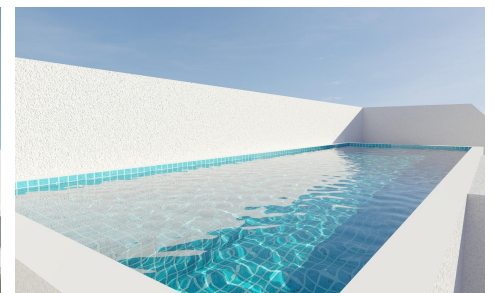

MSS86323Y

Penthouse in Torrevieja

€259,000

1

1

74m²

N/A

Newly built apartments in Torrevieja Just 600 metres from Playa del Cura beach Prime location in the heart of Torrevieja Discover these brand new apartments and penthouses in one of the most sought-after areas of Torrevieja, just 600 metres from Playa del Cura beach and 300 metres from the seafront promenade. Located in the city centre, this lively neighbourhood offers all essential amenities within walking distance, including supermarkets, shops, restaurants, cafés and public transport. Torrevieja is a well-known coastal town on the Costa Blanca, famous for its mild Mediterranean climate, lively atmosphere and year-round seaside lifestyle. Modern apartments with spacious layouts This exclusive new development consists of...(Ask for More Details!)