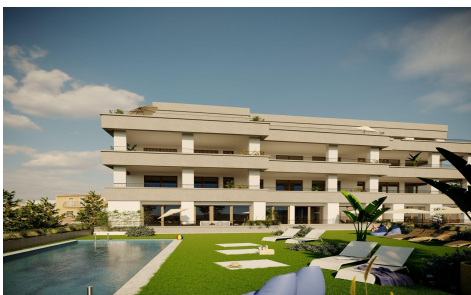

MSS92957Y

**Penthouse in Hondon de las Nieves**

**€305,000**

3

2

126m<sup>2</sup>

N/A

Exclusive New Build Apartments with Views of the Vineyards in Hondón de las Nieves Modern Homes in a Unique Natural Setting Discover this new development of flats in Hondón de las Nieves, a charming village set in a beautiful valley surrounded by olive and almond groves. This development offers 15 exclusive 2 and 3 bedroom homes, all designed to offer maximum comfort, energy efficiency and stunning views of the Vinalopó vineyards. Located in Vinalopó Medio, this peaceful enclave is ideal for those seeking a relaxed Mediterranean lifestyle, with easy access to nature and all essential services. High Quality Features and Modern Design Each flat has...(Ask for More Details!)