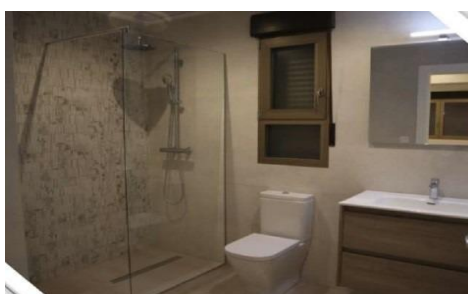

MSS62870P

Villa in Aspe

€395,000

3

2

141m²

420m²

NEW BUILD MODERN VILLA IN ASPE New Build modern and innovative design villa in La Romana, Aspe. Villa with 3 bedrooms, 2 bathroom open plan kitchen with living room, terrace, private garden with the pool and parking space. The Villas are pre installed for A/C hot and cold and electric blinds to all the windows. As well you will have a choice of tiles and kitchen so the villa will be finished to your own style and colour. Near Aspe is a very special Town of La Romana within easy walking distance from our development. La Romana has a prosperous economy based...(Ask for More Details!)