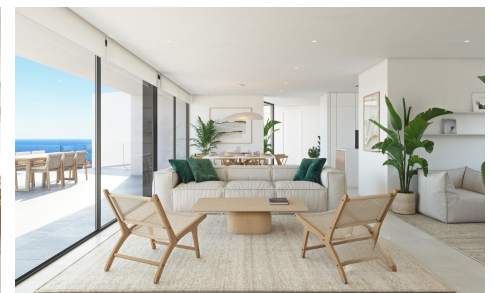

MSS15676J

**Villa in Benitachell**

**€2,249,000**

3

4

266m<sup>2</sup>

1,000m<sup>2</sup>

**NEW BUILD LUXURY VILLA IN CUMBRE DEL SOL** Cumbre del Sol is a place where you can enjoy both nature as well as the sun and sea. This luxury villa offers peace and comfort so the owner can relax peacefully with an incredible sea view. Could this be your future home? New Build villa design combines in a stylish and functional way a truly modern architecture. On its façade, characterized by large geometric figures created based on straight lines and the shape of cubes, the colour white dominates, giving the villa an elegant design as well as minimalistic. It's garden, 100% mediterranean in style, has stone walls which...(Ask for More Details!)