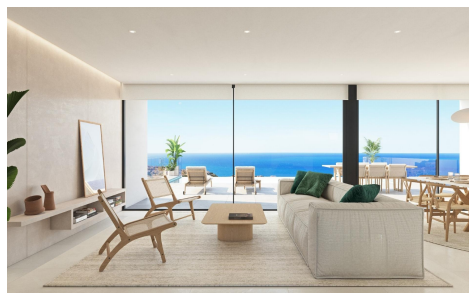

MSS15676J

**Villa in Benitachell**

**€2,249,000**

3

4

266m<sup>2</sup>

1,000m<sup>2</sup>

**NEW BUILD LUXURY VILLA IN CUMBRE DEL SOL** Cumbre del Sol is a place where you can enjoy both nature as well as the sun and sea. This luxury villa offers peace and comfort so the owner can relax peacefully with an incredible sea view. Could this be your future home? New Build villa design combines in a stylish and functional way a truly modern architecture. On its façade, characterized by large geometric figures created based on straight lines and the shape of cubes, the colour white dominates, giving the villa an elegant design as well as minimalistic. It's garden, 100% mediterranean in style, has stone walls which...(Ask for More Details!)