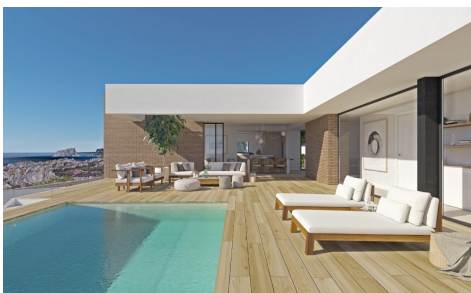

MSS45127A

Villa in Benitachell

€2,073,000

3

4

615m²

951m²

NEW BUILD LUXURY VILLA IN CUMBRE DEL SOL An exclusive house in an idyllic setting on the Residential Resort Cumbre de Sol, a contemporary masterpiece with wonderful sea views. The upper floor houses the entire house, which provides extra comfort. The night area consists of three en-suite bedrooms bathed in natural light that preserve a great deal of privacy with respect to the day areas. The living room, dining room and kitchen are linked to the exterior, thanks to the use of glass walls that favour a permanent visual connection with the sea. The terrace of...(Ask for More Details!)