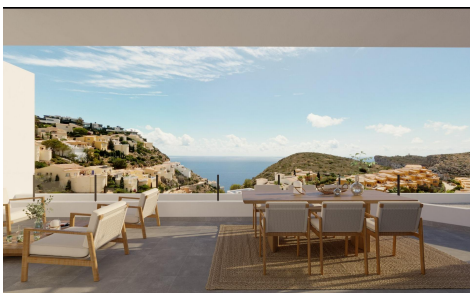

MSS32674A

Apartment in Benitachell

€473,000

2

2

109m²

143m²

New Build Apartments in Cumbre del Sol Benitatchell Between Javea and Moraira Exclusive Residential Living on the Costa Blanca Located in the prestigious area of Cumbre del Sol within Benitatchell, between Javea and Moraira, this modern apartment development invites you to experience the Costa Blanca from a unique perspective. Surrounded by nature and overlooking the Mediterranean, it is the ideal choice for those seeking a second residence by the sea or a peaceful year round home with quality services nearby. Cumbre del Sol is an exclusive residential enclave known for its stunning cliffs, hidden coves and panoramic sea views. The area offers supermarkets, restaurants, sports facilities, an...(Ask for More Details!)