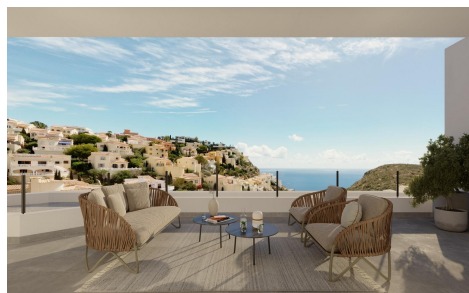

MSS32674A

Apartment in Benitachell

€473,000

2

2

109m²

143m²

New Build Apartments in Cumbre del Sol Benitatchell Between Javea and Moraira Exclusive Residential Living on the Costa Blanca Located in the prestigious area of Cumbre del Sol within Benitatchell, between Javea and Moraira, this modern apartment development invites you to experience the Costa Blanca from a unique perspective. Surrounded by nature and overlooking the Mediterranean, it is the ideal choice for those seeking a second residence by the sea or a peaceful year round home with quality services nearby. Cumbre del Sol is an exclusive residential enclave known for its stunning cliffs, hidden coves and panoramic sea views. The area offers supermarkets, restaurants, sports facilities, an...(Ask for More Details!)