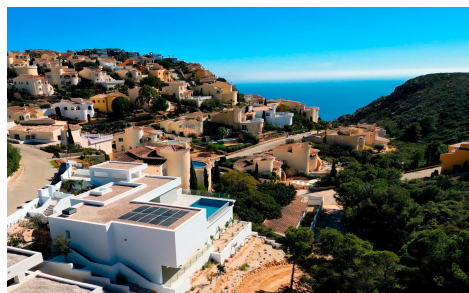

MSS53590K

**Villa in Benitachell**

**€1,378,000**

3

3

142m<sup>2</sup>

813m<sup>2</sup>

NEW BUILD VILLA WITH THE SEA VIEWS IN CUMBRE DEL SOL A house with a clear concept, to create a fusion between indoors and outdoors, by obtaining open stays, bright and functional rooms. The living room invades the terrace and invites you to enjoy the wonderful Mediterranean climate, which gives us almost 300 days of sunshine a year. Conceived in open L-shaped modules, the villa embraces the main garden, where an impressive infinity pool merges with the sea. A space open to the outside, which invites you to enjoy the sun and the Mediterranean climate, but oriented in such a way as to achieve maximum privacy. ...(Ask for More Details!)