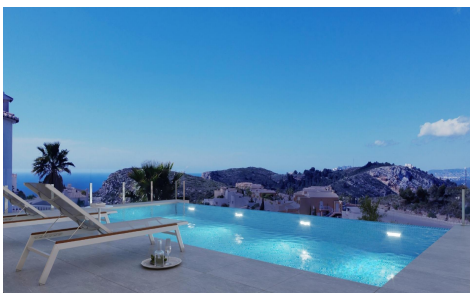

MSS53590K

**Villa in Benitachell**

**€1,378,000**

3

3

142m<sup>2</sup>

813m<sup>2</sup>

NEW BUILD VILLA WITH THE SEA VIEWS IN CUMBRE DEL SOL A house with a clear concept, to create a fusion between indoors and outdoors, by obtaining open stays, bright and functional rooms. The living room invades the terrace and invites you to enjoy the wonderful Mediterranean climate, which gives us almost 300 days of sunshine a year. Conceived in open L-shaped modules, the villa embraces the main garden, where an impressive infinity pool merges with the sea. A space open to the outside, which invites you to enjoy the sun and the Mediterranean climate, but oriented in such a way as to achieve maximum privacy. ...(Ask for More Details!)